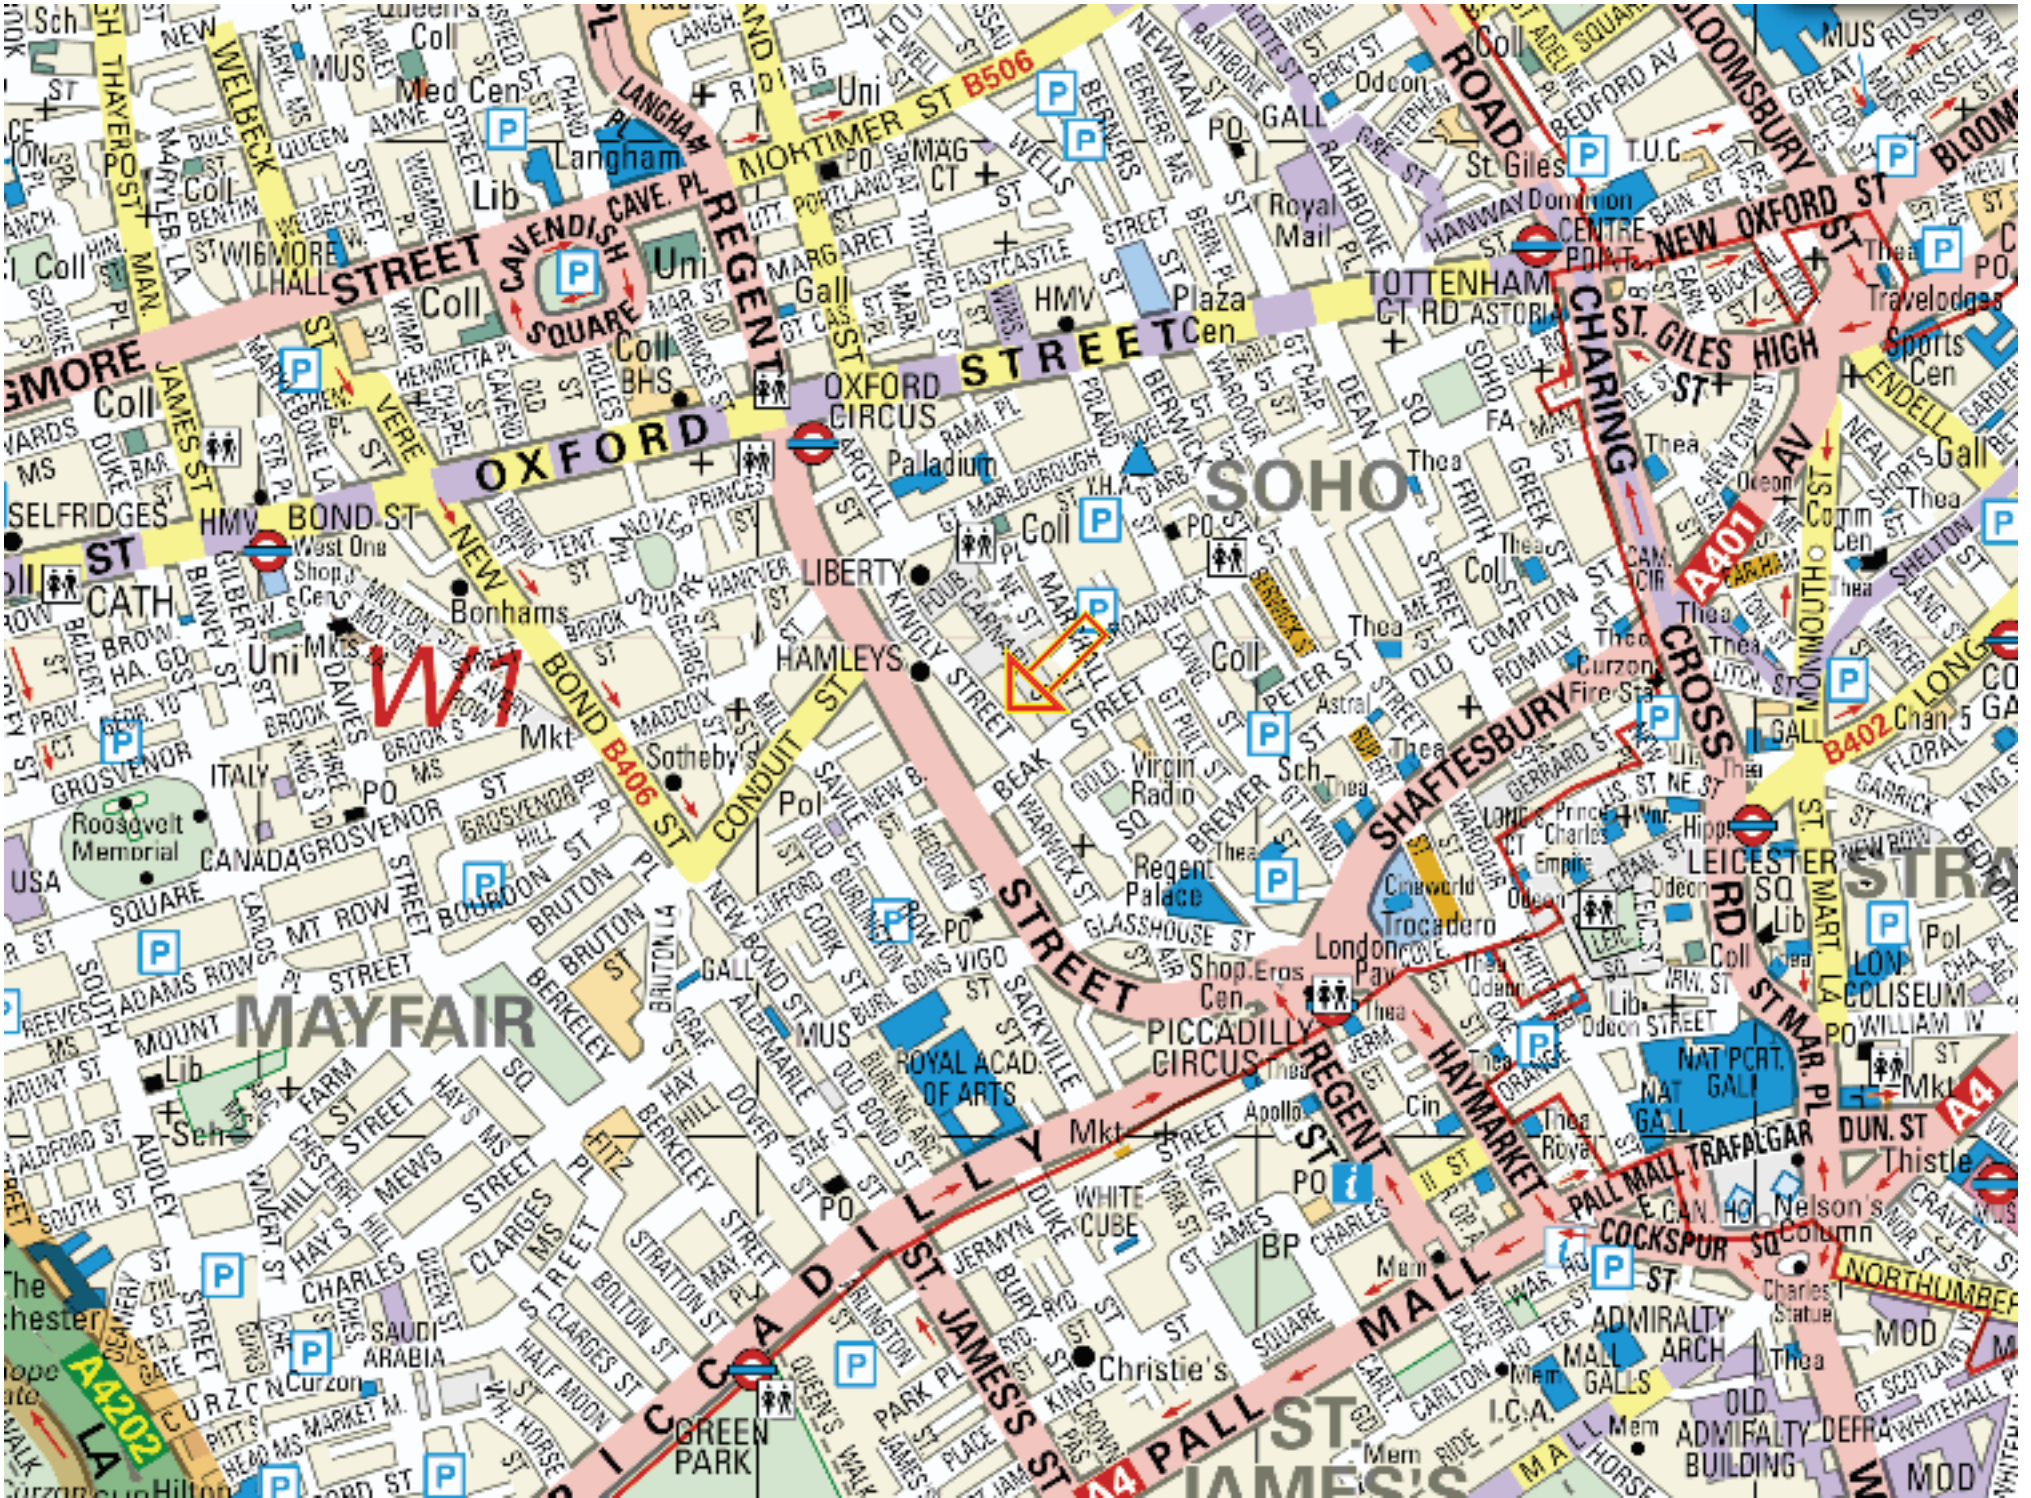

ELEY KISHIMOTO

MAP FOR SHOP

8 KINGLY ST, SOHO, LONDON, W1B 5PQ

**TUBE:
OXFORD CIRCUS - BOND ST - LEICESTER SQ**

**TEL 0207 734 5756
SHOP@ELEYKISHIMOTO.COM**